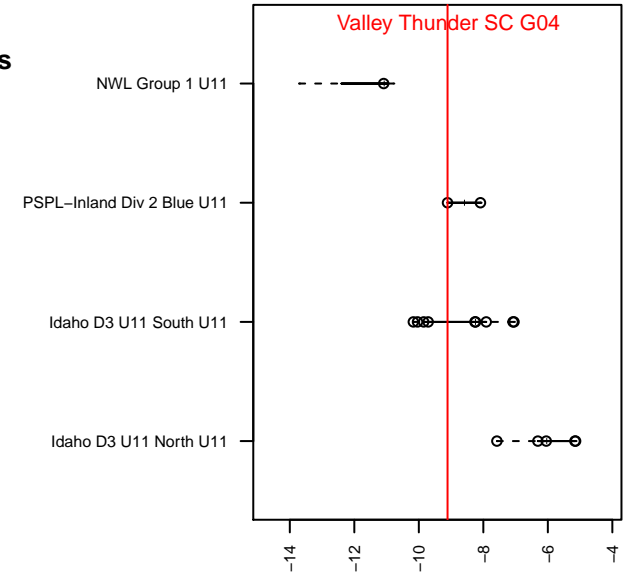

Valley Thunder SC G04

Valley Thunder SC
 Lewiston, ID
 G04 total strength=211
 attack=0.14 defense=0.12
 fall league = PSPL–Inland Div 2 Blue U11
 spr league = Spr PSPL–Inland Div 1 U11

alt names used:
 Valley Thunder Soccer Club U11
 Valley Thunder Soccer Club U11

Venues played:
 2015 PSPL–Inland Div 2 Blue U11
 2015 Spr PSPL–Inland Div 1 U11

**attack and defense variance (black dot)
relative to other teams
and top 10 in region**

**attack and defense rating
relative to others at age
and all opponents in last 13 months**