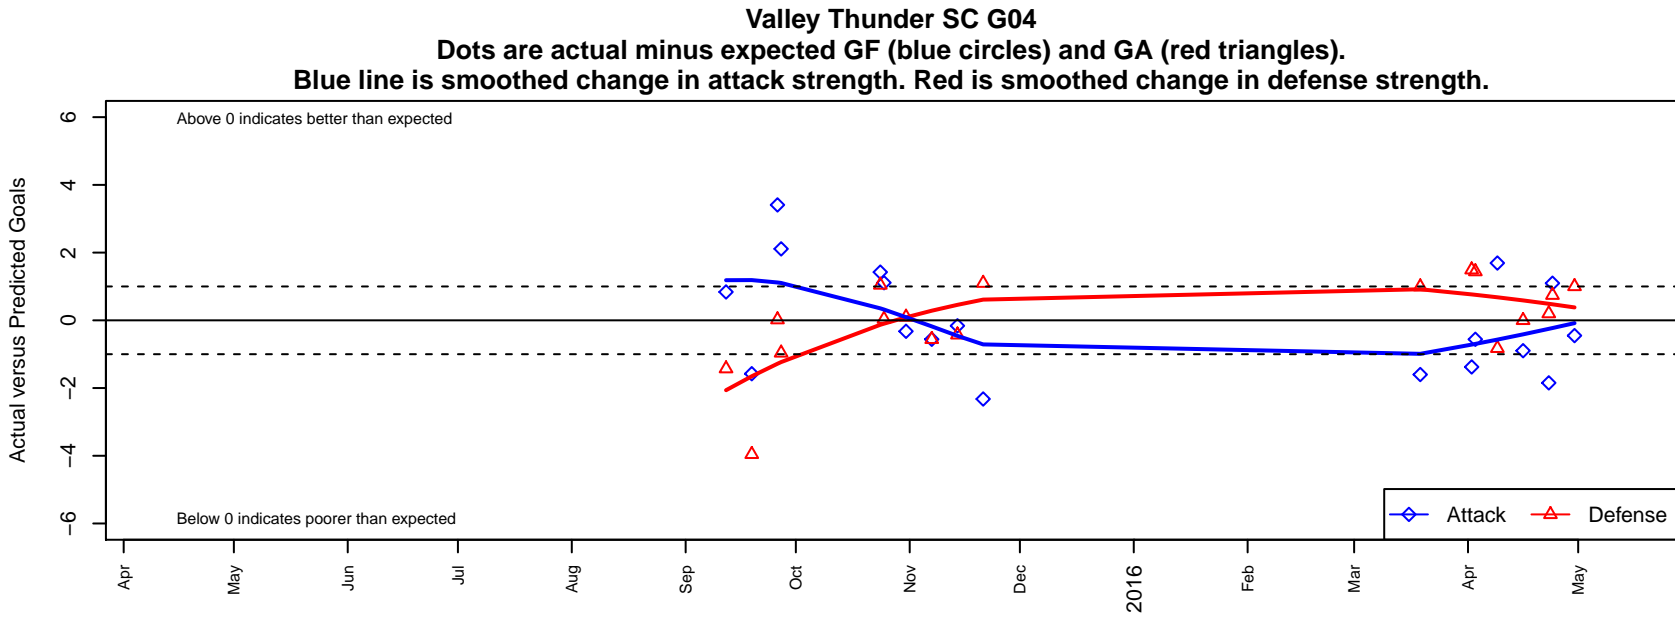

**attack and defense variance (black dot)
relative to other teams
and top 10 in region**

**attack and defense rating
relative to others at age
and all opponents in last 13 months**

Valley Thunder SC G04

Valley Thunder SC
Lewiston, ID
G04 total strength=211
attack=0.14 defense=0.12
fall league = PSPL–Inland Div 2 Blue U11
spr league = Spr PSPL–Inland Div 1 U11

alt names used:
Valley Thunder Soccer Club U11
Valley Thunder Soccer Club U11

Venues played:
2015 PSPL–Inland Div 2 Blue U11
2015 Spr PSPL–Inland Div 1 U11